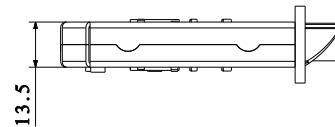

NACO

MORTISE DOOR LOCK

Right view
Scale: 1:1

Top view
Scale: 1:1

The face plate
Available in Three different color

SERVICE LUX LOCK	Code : AP-026	Interior Mortise door lock Lever for Wooden Bathroom Doors	
Case & face plated	Steel body (1.25mm thickness) , powder paint coated , high Corrosion Resistance		
Latch Bolt	Brass Alloy, nickel chrome plated, Reversible According to the Door Direction Color Option: Silver & Gold and green olive Plated According to face plate finish.		
Dead Bolt	Steel Alloy, nickel white & Gold Plated , Double throws Color Option: Silver & Gold and green olive Plated According to face plate finish.		
Operation	5 years golden guarantee		
Unit Weight	630gr	Pieces Per Carton Box	30
Carton Box Demension	185*283*537 mm	Carton Box Weight	19100 gr