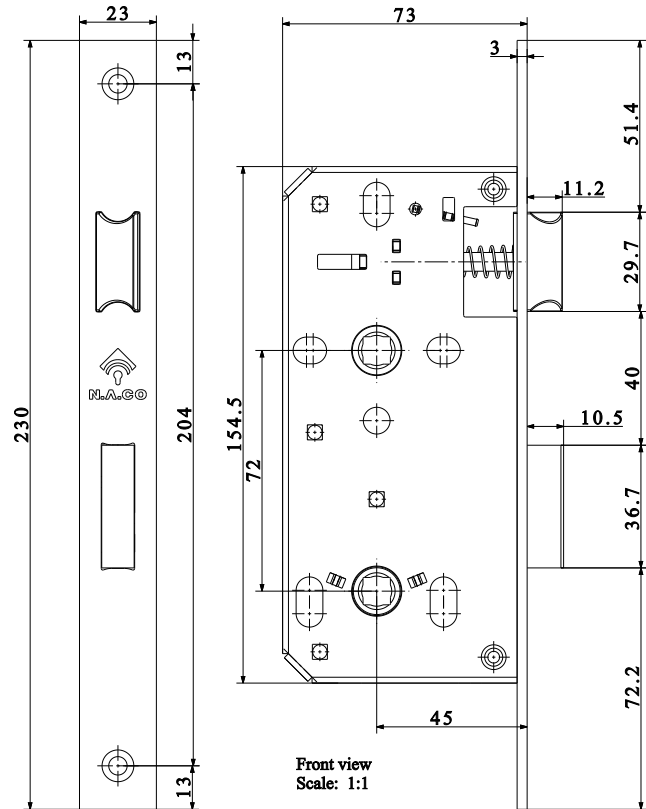

NACO

MORTISE DOOR LOCK

Right view
Scale: 1:1

Top view
Scale: 1:1

The face plate
Available in Three different color

SERVICE LUX LOCK	Code : AP-026	Interior Mortise door lock Lever for Wooden Bathroom Doors	
Case & face plated	Steel body (1.25mm thickness) , powder paint coated , high Corrosion Resistance		
Latch Bolt	Brass Alloy, nickel chrome plated, Reversible According to the Door Direction Color Option: Silver & Gold and green olive Plated According to face plate finish.		
Dead Bolt	Steel Alloy, nickel white & Gold Plated , Double throws Color Option: Silver & Gold and green olive Plated According to face plate finish.		
Operation	5 years golden guarantee		
Unit Weight	630gr	Pieces Per Carton Box	30
Carton Box Demension	185*283*537 mm	Carton Box Weight	19100 gr