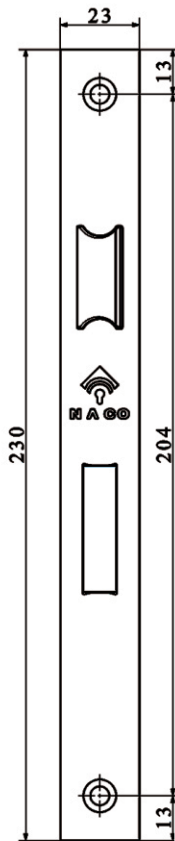

## MORTISE DOOR LOCK

Right view  
Scale: 1:1

Front view  
Scale: 1:1

Top view  
Scale: 1:1

# Model SILENT

The face plate  
Available in Three different color

KEY LUX LOCK	Code : AP-025	Interior Mortise door lock key Lever Double throws For Wooden Doors	
Case & face plated	Steel body (1.25mm thickness) , powder paint coated , high Corrosion Resistance		
Latch Bolt	Brass Alloy, nickel chrome plated, Reversible According to the Door Direction Color Option: Silver & Gold and green olive Plated According to face plate finish.		
Dead Bolt	Steel Alloy, nickel white & Gold Plated , Double throws Color Option: Silver & Gold and green olive Plated According to face plate finish.		
Operation	5 years golden guarantee		
Unit Weight	633gr	Pieces Per Carton Box	30
Carton Box Demension	185*283*537 mm	Carton Box Weight	19190 gr