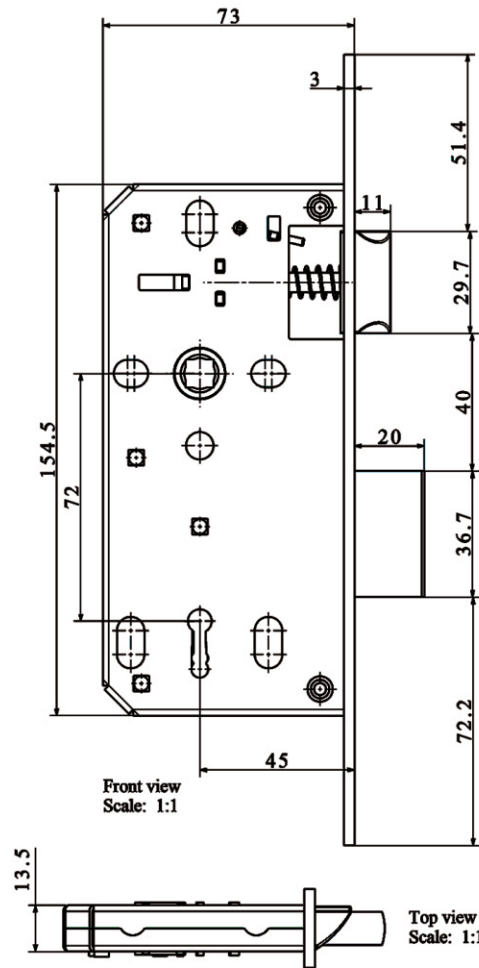

## MORTISE DOOR LOCK

Right view  
Scale: 1:1

Front view  
Scale: 1:1

Top view  
Scale: 1:1

# Model SILENT

The face plate  
Available in Three different color

KEY LUX LOCK	Code : AP-025	Interior Mortise door lock key Lever Double throws For Wooden Doors	
Case & face plated	Steel body (1.25mm thickness) , powder paint coated , high Corrosion Resistance		
Latch Bolt	Brass Alloy, nickel chrome plated, Reversible According to the Door Direction Color Option: Silver & Gold and green olive Plated According to face plate finish.		
Dead Bolt	Steel Alloy, nickel white & Gold Plated , Double throws Color Option: Silver & Gold and green olive Plated According to face plate finish.		
Operation	5 years golden guarantee		
Unit Weight	633gr	Pieces Per Carton Box	30
Carton Box Demension	185*283*537 mm	Carton Box Weight	19190 gr